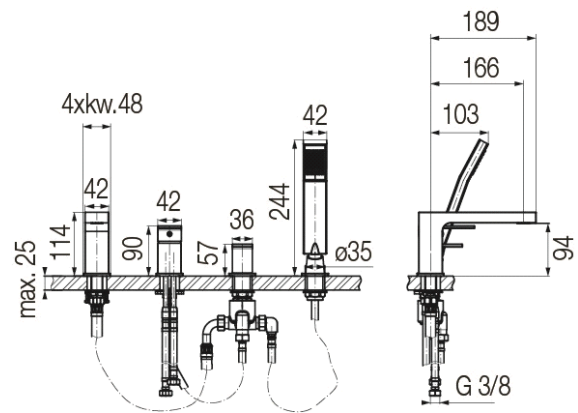

## Series Ars Brushed Gold

4-hole bath mixer with accessories

Code	Cartridge	Flow class	Hoses	EAN13
2420570	cartridge $\Phi 35$ low	B/A	G3/8	5902273562801

**Product usage:**

For use in with cold and hot water systems in buildings

**Type:**

Bath mixers

**Guarantee:**

25-year

**Technical data/Operating parameters:**Recommended working pressure: 0,1-0,5 MPa,  
Max temperature: 90°C**Used materials:**

brass

**Finish:**

brushed gold PVD