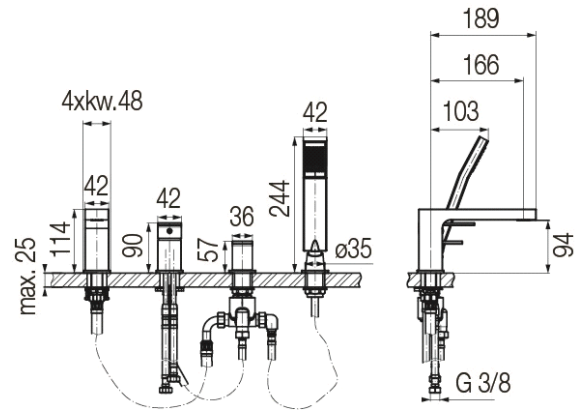

Series Ars Black

4-hole bath mixer with accesories

Code	Cartridge	Flow class	Hoses	EAN13
2420560	cartridge Φ 35 low	B/A	G3/8	5902273562795

Product usage:

For use in with cold and hot water systems in buildings

Type:

Bath mixers

Technical data/Operating parameters:

Recommended working pressure: 0,1-0,5 MPa,
Max temperature: 90°C

Guarantee:

25-year

Used materials:

brass