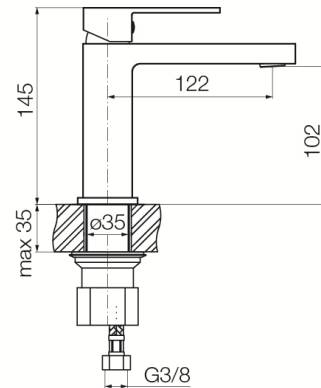

Series Ars

Washbasin mixer without pop-up drain

Code	Cartridge	Flow class	Hoses	EAN13
2420350	cartridge Φ 26	Z	G3/8	5902273554387

Product usage:

For use in with cold and hot water systems in buildings

Type:

Washbasin mixers

Guarantee:

25-year

Technical data/Operating parameters:Recommended working pressure: 0,1-0,5 MPa,
Max temperature: 90°C**Used materials:**

brass

Finish:

chrome