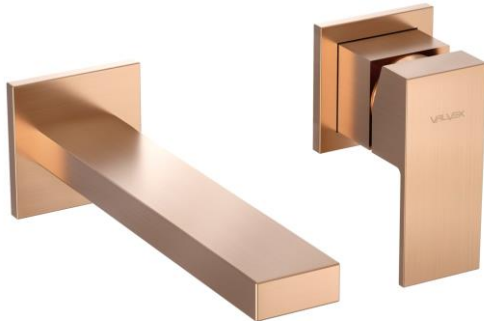

Series Ars Satin Copper

Concealed wall-mounted basin mixer with spout

Code	Cartridge	Flow class	Connection	EAN13
2420540	cartridge Φ 35 low	Z	G1/2	5902273561125

Product usage:

For use in with cold and hot water systems in buildings