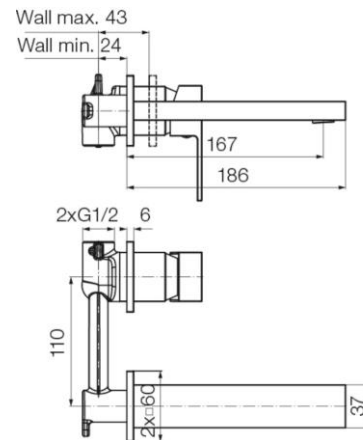

Series Ars Satin Copper

Concealed wall-mounted basin mixer with spout

Code	Cartridge	Flow class	Connection	EAN13
2420540	cartridge Φ 35 low	Z	G1/2	5902273561125

Product usage:

For use in with cold and hot water systems in buildings

Type:

Washbasin mixers

Guarantee:

25-year

Technical data/Operating parameters:Recommended working pressure: 0,1-0,5 MPa,
Max temperature: 90°C**Used materials:**

brass

Finish:

satin copper PVD