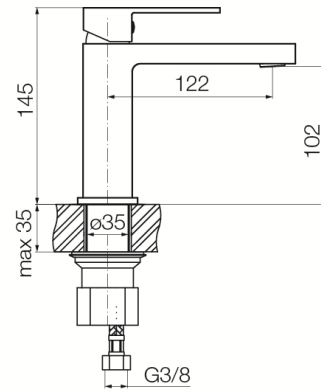

**Series Ars Satin Copper**

Washbasin mixer without pop-up drain

Code	Cartridge	Flow class	Hoses	EAN13
2420500	cartridge $\Phi 26$	Z	G3/8	5902273554509

**Product usage:**

For use in with cold and hot water systems in buildings

**Type:**

Washbasin mixers

**Guarantee:**

25-year

**Technical data/Operating parameters:**Recommended working pressure: 0,1-0,5 MPa,  
Max temperature: 90°C**Used materials:**

brass

**Finish:**

satin copper PVD