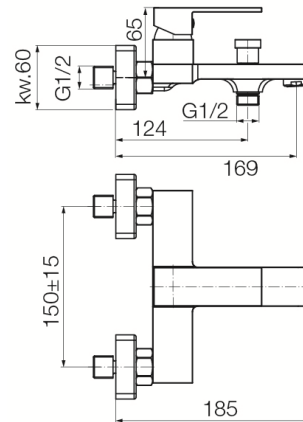

Series Ars

Wall mounted bath mixer (without accessories)

Code	Cartridge	Flow class	Connection	EAN13
2420370	cartridge $\Phi 30$	B/S	G1/2	5902273554400

Product usage:

For use in with cold and hot water systems in buildings

Type:

Bath mixers

Guarantee:

25-year

Technical data/Operating parameters:Recommended working pressure: 0,1-0,5 MPa,
Max temperature: 90°C**Used materials:**

brass

Finish:

chrome