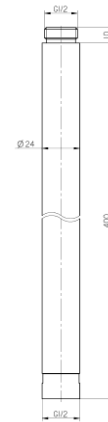

## Extension for Shower column ARS

Code	EAN13
2409110	5902273557616

**Product usage:**

For ARS spray columns of VALVEX production

**Type:**

Extension sets

**Guarantee:**

2-year

**Technical data/Operating parameters:**

-

**Used materials:**

brass

**Finish:**

matt black