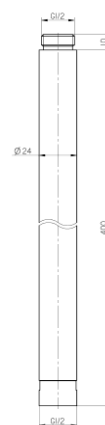

Accessories and spare parts

Extension for Shower column ARS

Code	EAN13
2409100	5902273557609

Product usage:

For ARS spray columns of VALVEX production

Type:

Extension sets

Guarantee:

2-year

Technical data/Operating parameters:

-

Used materials:

brass

Finish:

chrome