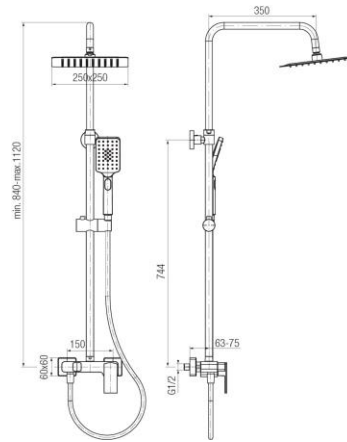

Series V Black

Shower column with shower head and 3-functional shower handset

Code	Flow class	EAN13
2419380	A/A	5902273559047

Product usage:

For use in with cold and hot water systems in buildings

Type:

Shower sets

Guarantee:

5-year

Technical data/Operating parameters:

Max pressure: 1,0 MPa,
Max temperature: 90°C

Used materials:

brass, ABS copolymer

Finish:

matt black