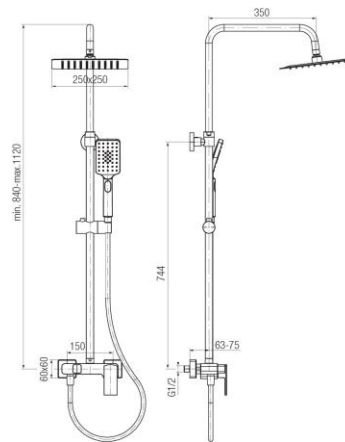

Series V

Shower column with shower head and 3-functional shower handset

| Code | Flow class | EAN13 |
|---------|------------|---------------|
| 2419280 | A/A | 5902273559030 |

Product usage:

For use in with cold and hot water systems in buildings

Type:

Shower sets

Guarantee:

5-year

Technical data/Operating parameters:

Max pressure: 1,0 MPa,
Max temperature: 90°C

Used materials:

brass, ABS copolymer