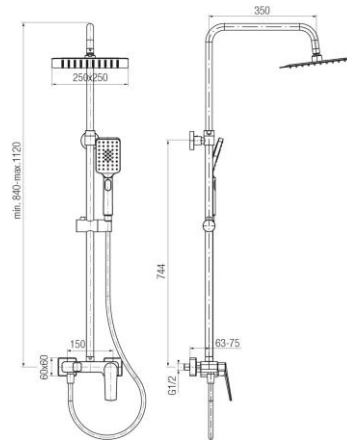

Series Soho Black

Shower column with shower head, shower handset and bath spout

Code	Flow class	EAN13
2417390	B/A/Z	5902273558965

Product usage:

For use in with cold and hot water systems in buildings

Type:

Shower sets

Guarantee:

5-year

Technical data/Operating parameters:

Max pressure: 1,0 MPa,
Max temperature: 90°C

Used materials:

brass, ABS copolymer

Finish: