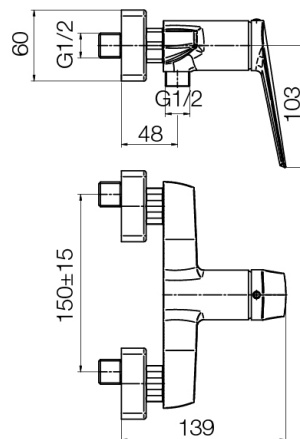

Series Soho Black

Wall mounted shower mixer (without accessories)

Code	Cartridge	Flow class	Connection	EAN13
2417330	cartridge $\Phi 35$ low	B	G1/2	5902273553410

Product usage:

For use in with cold and hot water systems in buildings

Type:

Shower mixers

Guarantee:

25-year

Technical data/Operating parameters:Recommended working pressure: 0,1-0,5 MPa,
Max temperature: 90°C**Used materials:**

brass

Finish:

matt black