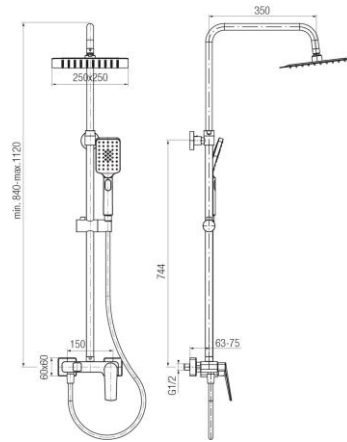

**Series Soho**

Shower column with shower head, shower handset and bath spout

| Code    | Flow class | EAN13         |
|---------|------------|---------------|
| 2417290 | B/A/Z      | 5902273558958 |

**Product usage:**

For use in with cold and hot water systems in buildings

**Type:**

Shower sets

**Guarantee:**

5-year

**Technical data/Operating parameters:**

Max pressure: 1,0 MPa,  
Max temperature: 90°C

**Used materials:**