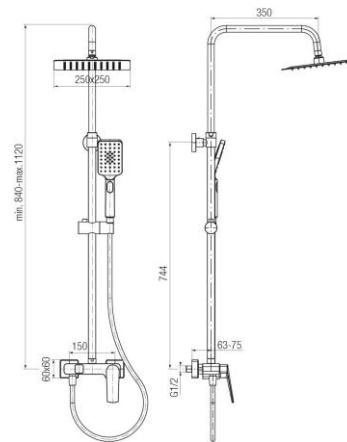

**Series Soho**

Shower column with shower head and 3-functional shower handset

| Code    | Flow class | EAN13         |
|---------|------------|---------------|
| 2417280 | A/A        | 5902273559016 |

**Product usage:**

For use in with cold and hot water systems in buildings

**Type:**

Shower sets

**Guarantee:**

5-year

**Technical data/Operating parameters:**

Max pressure: 1,0 MPa,  
Max temperature: 90°C

**Used materials:**