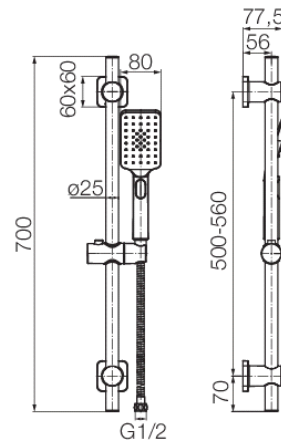

Series Loft Gold

Shower set

Code	Flow class	EAN13
2432970	Z	5902273554820

Product usage:

For use in with cold and hot water systems in buildings

Type:

Shower sets

Guarantee:

2-year

Technical data/Operating parameters:

Max pressure: 0,5 MPa,
Max temperature: 70°C

Used materials:

hardened steel, ABS plastic

Finish:

Gold PVD