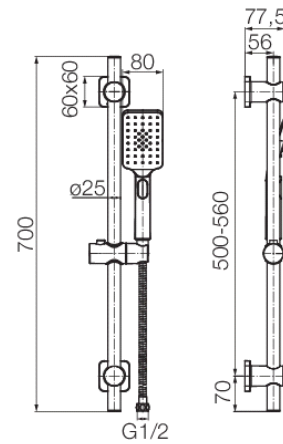

## Shower set

Code	Flow class	EAN13
2432950	Z	5902273554783

**Product usage:**

For use in with cold and hot water systems in buildings

**Type:**

Shower sets

**Guarantee:**

2-year

**Technical data/Operating parameters:**

Max pressure: 0,5 MPa,  
Max temperature: 70°C

**Used materials:**

hardened steel, ABS plastic

**Finish:**

chrome