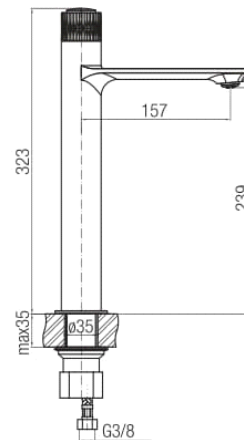

Series Decor Black/Gold

Washbasin high mixer

Code	Cartridge	Flow class	Hoses	EAN13
2420710	cartridge Ø35 low	Z	G3/8	5902273557241

Product usage:

For use in with cold and hot water systems in buildings

Type: