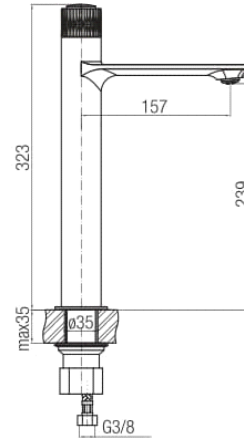

Series Decor Black

Washbasin high mixer

Code	Cartridge	Flow class	Hoses	EAN13
2420660	cartridge Φ 35 low	Z	G3/8	5902273557203

Product usage:

For use in with cold and hot water systems in buildings

Type:

Washbasin mixers

Guarantee:

25-year

Technical data/Operating parameters:

Recommended working pressure: 0,1-0,5 MPa,
Max temperature: 90°C

Used materials:

brass

Finish:

matt black