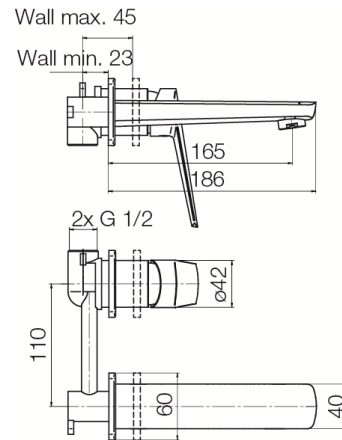

Series Soho Black

Concealed wall-mounted basin mixer with spout

Code	Cartridge	Flow class	Connection	EAN13
2417360	cartridge Φ 35 low	A	G1/2	5902273554127

Product usage:

For use in with cold and hot water systems in buildings

Type:

Washbasin mixers

Guarantee:

25-year

Technical data/Operating parameters:Recommended working pressure: 0,1-0,5 MPa,
Max temperature: 90°C**Used materials:**

brass

Finish:

matt black