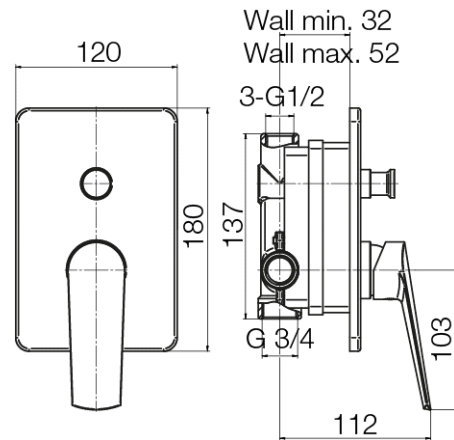

Series Soho Black

Concealed bathtub and shower mixer tap

Code	Cartridge	Flow class	Connection	EAN13
2417350	cartridge Φ 35 low	B/B	G1/2xG3/4	5902273554110

Product usage:

For use in with cold and hot water systems in buildings

Type:

Shower mixers

Technical data/Operating parameters:

Recommended working pressure: 0,1-0,5 MPa,
Max temperature: 90°C

Guarantee:

25-year

Used materials:

brass