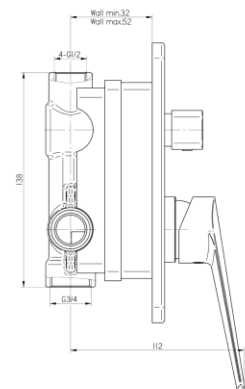

**Series Soho**

Concealed bathtub and shower mixer tap with 3-function Diverter

Code	Cartridge	Flow class	Connection	EAN13
2417270	cartridge $\Phi$ 35 low	B/B/B	G1/2xG3/4	5902273557135

**Product usage:**

For use in with cold and hot water systems in buildings

**Type:**

Shower mixers

**Guarantee:**

25-year

**Technical data/Operating parameters:**Recommended working pressure: 0,1-0,5 MPa,  
Max temperature: 90°C**Used materials:**