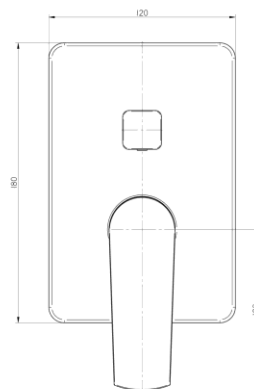

**Series Soho**

Concealed bathtub and shower mixer tap with 3-function Diverter

Code	Cartridge	Flow class	Connection	EAN13
2417270	cartridge $\Phi$ 35 low	B/B/B	G1/2xG3/4	5902273557135

**Product usage:**