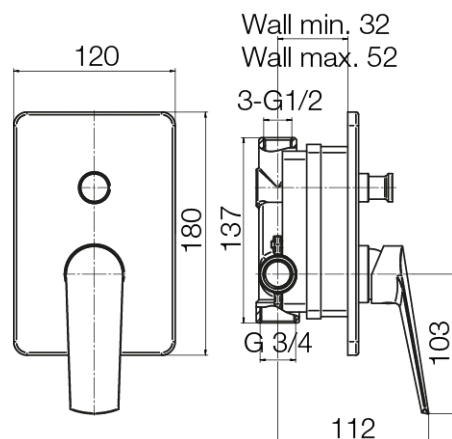

**Series Soho**

Concealed bathtub and shower mixer tap

Code	Cartridge	Flow class	Connection	EAN13
2417250	cartridge $\Phi$ 35 low	B/B	G1/2xG3/4	5902273554080

**Product usage:**

For use in with cold and hot water systems in buildings

**Type:**

Shower mixers

**Technical data/Operating parameters:**Recommended working pressure: 0,1-0,5 MPa,  
Max temperature: 90°C**Guarantee:**

25-year

**Used materials:**

brass

**Finish:**

chrome