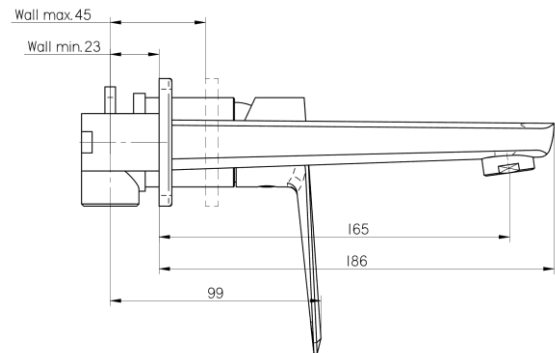

Series Esto Black

Concealed wall-mounted basin mixer with spout

Code	Cartridge	Flow class	Connection	EAN13
2414360	cartridge Φ 35 low	A	G1/2	5902273556893

Product usage:

For use in with cold and hot water systems in buildings

Type:

Washbasin mixers

Guarantee:

25-year

Technical data/Operating parameters:Recommended working pressure: 0,1-0,5 MPa,
Max temperature: 90°C**Used materials:**

brass

Finish:

matt black