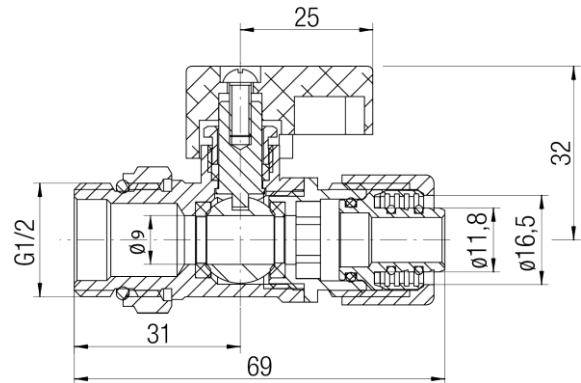

Accessories for manifolds C.O.

Ball valve MINI PLUS with O-ring and Eurocone connector 16x2-G1/2, for hot water, with nut

Code	Dimensions	EAN13
6097390	G1/2	5902273537014

Product usage:

In cold and hot water systems and central heating systems as shut off valves

Type:

Accessories and spare parts

Guarantee:

25-year

Technical data/Operating parameters:

Max pressure: 1,0 MPa,

Max temperature: 95°C

Used materials:

body, nut, ball, stem, end piece, bushing: brass;

ball seal: PTFE (teflon);

stem seal: O-ring seal, rubber NBR;

lever: aluminium alloy

Finish:

body, nut: nickel; ball: chrome