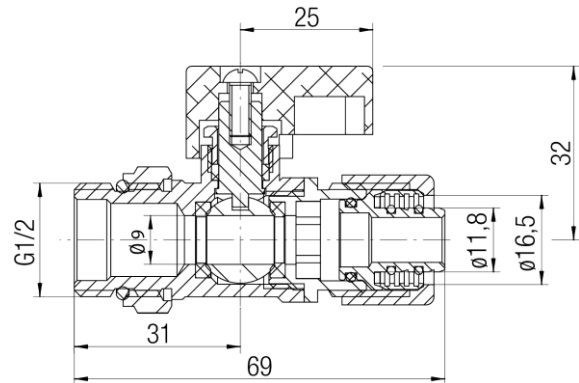

## Accessories for manifolds C.O.

Ball valve MINI PLUS with O-ring and Eurocone connector 16x2-G1/2, for cold water, with nut

Code	Dimensions	EAN13
6097380	G1/2	5902273537007

### Technical data/Operating parameters:

Max pressure: 1,0 MPa,

Max temperature: 95°C