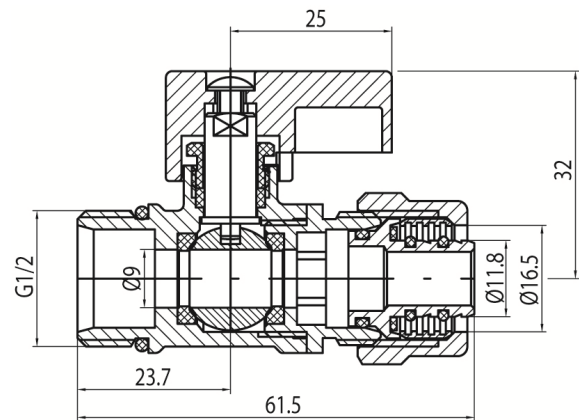

Accessories for manifolds C.O.

Ball valve MINI with O-ring and Eurocone connections 16x2-G1/2, for hot water

Code	Dimensions	EAN13
6097360	G1/2	5907451969281

Product usage:

In cold and hot water systems and central heating systems as shut off valves

Type:

Accessories and spare parts

Guarantee:

25-year

Technical data/Operating parameters:

Max pressure: 1,0 MPa,
Max temperature: 95°C

Used materials:

body, nut, ball, stem, end piece, bushing: brass;
ball seal: PTFE (teflon);
stem seal: O-ring seal, rubber NBR;
lever: aluminium alloy

Finish:

body, nut: nickel; ball: chrome