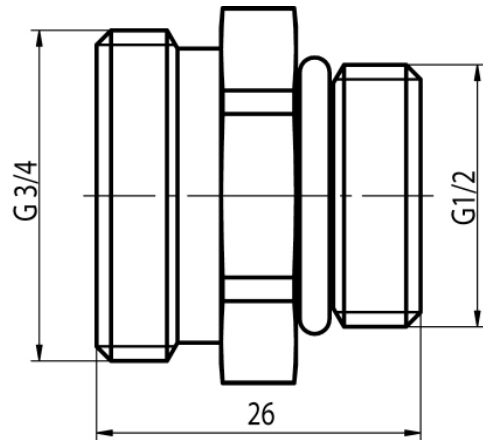

**Couplings FUSION**

Coupling G1/2-G3/4, nickel plated

Code	Dimensions	EAN13
6097060	1/2" / 3/4"	5907451985663

**Product usage:**

In the piping systems of cold and hot water and central heating for connecting pipes with each other or with any other part of the fitting- spare part for FUSION cut-off units

**Type:**

Fittings

**Technical data/Operating parameters:**

Max pressure: 1,0 MPa,  
Max temperature: 100°C

**Guarantee:**

25-year

**Used materials:**

brass, with O-ring seal NBR.