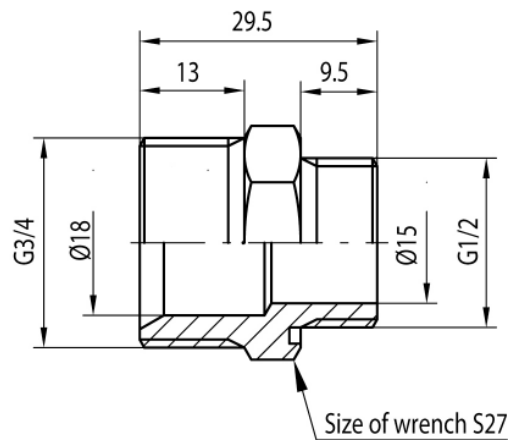

Accessories for manifolds C.O.

Shot blasted reduction coupling

Code	Dimensions	EAN13
6096220	1/2"-3/4"	5907451952283

**Product usage:**

For use in piping systems of cold and hot water and central heating for connecting of pipes with each other or with any other part of the installation.

**Type:**

Accessories and spare parts

**Technical data/Operating parameters:**

Max pressure: 1,0 MPa,  
Max temperature: 95°C

**Guarantee:**

25-year

**Used materials:**

brass, with O-ring seal NBR