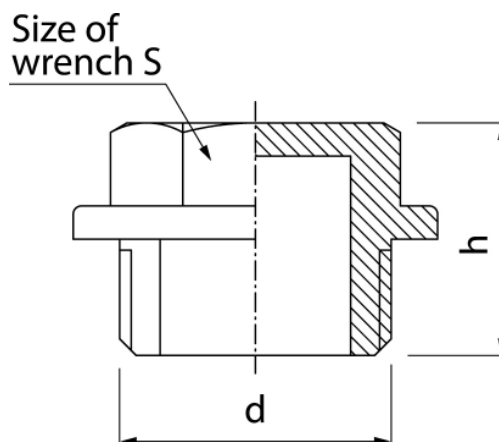

Plug TWIST

Shot blasted flanged plug

Code	Dimensions				EAN13
	Size	d	H	S	
6095380	3/8"	G3/8	15	12	5907451945254
6095350	1/2"	G1/2	17	14	5907451902974
6095360	3/4"	G3/4	19	17	5907451902981
6095370	1"	G1	21	27	5907451902998

Product usage:

In the piping systems of cold and hot water and central heating for connecting pipes with each other or with any other part of the installation

Type:

Fittings

Technical data/Operating parameters:

Max pressure: 1,0 MPa,
Max temperature: 100°C

Guarantee:

25-year

Used materials:

brass

Finish:

brass