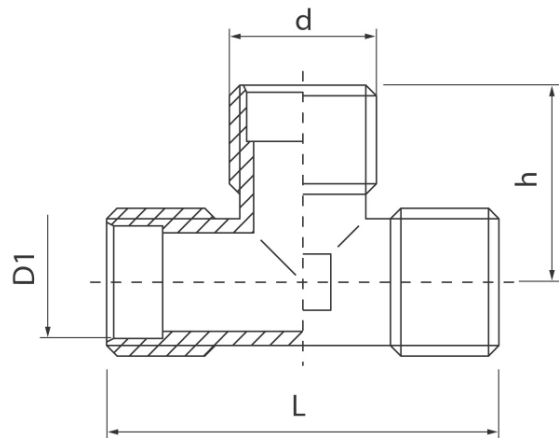

## Tee connectors V-PEX

Shot blasted male tee connector

Code	Dimensions					EAN13
	Size	d	D1	L	h	
6052320	1/2"	G1/2	14,45	51	25	5907451936344
6053320	3/4"	G3/4	20,3	60	30	5907451936375

### Product usage:

For use in piping systems of cold and hot water and central heating for connecting of pipes with each other or with any other part of the installation.