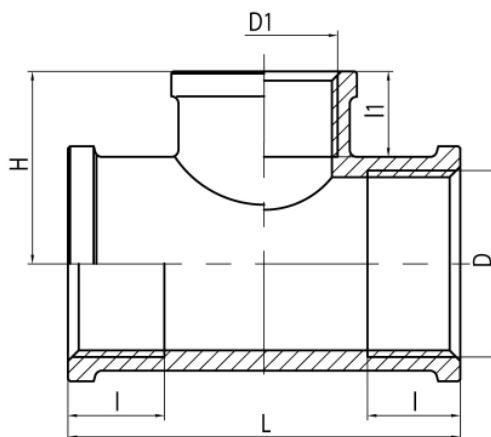

Tee connectors TWIST

Shot blasted female tee connector

Code	Dimensions							EAN13
	Size	D	D1	L	I	I1	H	
6052100	3/4"-1/2"-3/4"	G3/4	G1/2	55	13,5	12	27	5907451947098
6053100	1"-1/2"-1"	G1	G1/2	55	15	12	32	5907451947081
6054100	1"-3/4"-1"	G1	G3/4	56	15	13,5	32	5907451947074

Product usage:

In the piping systems of cold and hot water and central heating for connecting pipes with each other or with any other part of the installation

Type:

Fittings

Technical data/Operating parameters:

Max pressure: 1,0 MPa,
Max temperature: 100°C

Guarantee:

25-year

Used materials:

brass

Finish:

brass