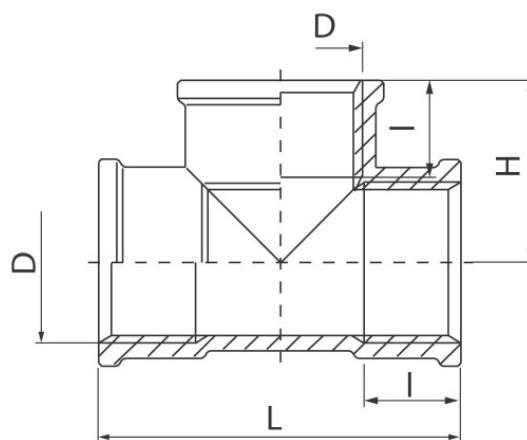

Tee connectors TWIST

Shot blasted female tee connector

Code	Dimensions					EAN13
	Size	D	H	L	I	
6051420	3/8"	G3/8	22,5	45	10	5907451944912
6052420	1/2"	G1/2	23,5	47	12	5907451902912
6053420	3/4"	G3/4	27,5	55	13,5	5907451902929
6054420	1"	G1	32	64	15	5907451902936

Product usage:

In the piping systems of cold and hot water and central heating for connecting pipes with each other or with any other part of the installation

Type:

Fittings

Technical data/Operating parameters:

Max pressure: 1,0 MPa,
Max temperature: 100°C

Guarantee:

25-year

Used materials:

brass

Finish:

brass