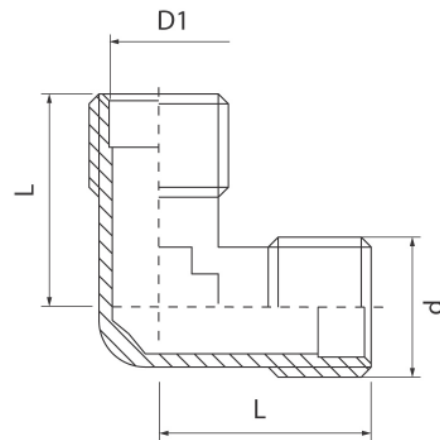

**Elbow connectors V-PEX**

Shot blasted male elbow connector

Code	Dimensions				EAN13
	Size	D	D1	L	
6042320	1/2"	G1/2	14,45	25	5907451936207
6043320	3/4"	G3/4	20,3	30	5907451903834

**Product usage:**

For use in piping systems of cold and hot water and central heating for connecting of pipes with each other or with any other part of the installation.

**Type:**

Fittings

**Technical data/Operating parameters:**

Max pressure: 1,0 MPa,  
Max temperature: 100°C

**Guarantee:**

25-year

**Used materials:**

brass