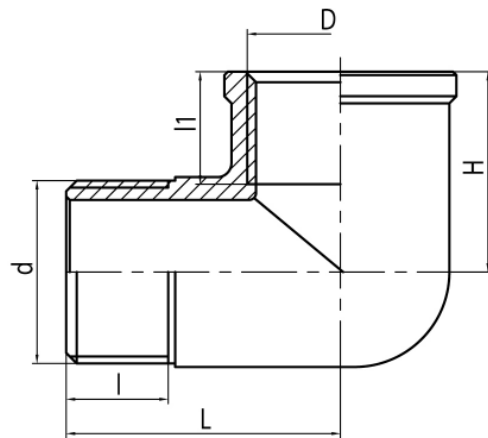

Elbow connectors TWIST

Shot blasted female-male elbow connector

Code	Dimensions							EAN13
	Size	D	d	L	l	l1	H	
6041100	3/8"	G3/8	G3/8	27	10,5	10,5	18	5907451944868
6042100	1/2"	G1/2	G1/2	33	13	14	24	5907451944875
6043100	3/4"	G3/4	G3/4	39	14,5	16	28,5	5907451944882
6044100	1"	G1	G1	44	7	18	33	5907451944899

Product usage:

In the piping systems of cold and hot water and central heating for connecting pipes with each other or with any other part of the installation

Type:

Fittings

Technical data/Operating parameters:

Max pressure: 1,0 MPa,
Max temperature: 100°C

Guarantee:

25-year

Used materials:

brass

Finish:

brass