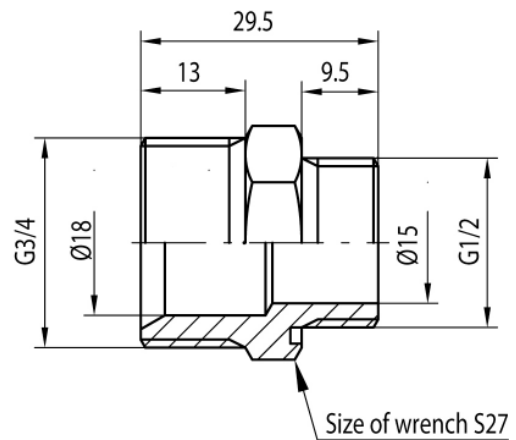

## Fittings V-PEX

Shot blasted reduction coupling

Code	Dimensions	EAN13
6033440	1/2"-3/4"	5907451905708