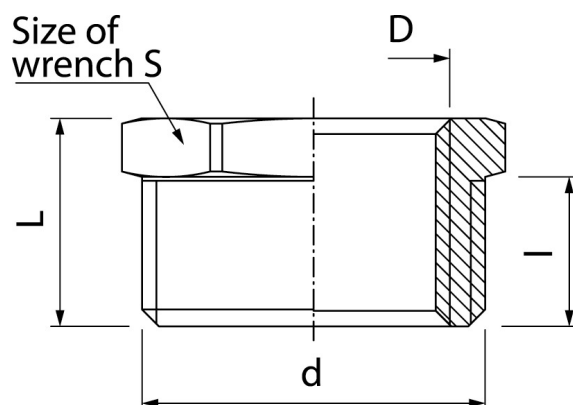

Connectors TWIST

Shot blasted reducing female-male coupling connector

Code	Dimensions						EAN13
	Size	D	d	L	l	S	
6032500	3/8"-1/2"	G3/8	G1/2	17	12	21	5907451945117
6033500	1/2"-3/4"	G1/2	G3/4	18	12,5	27	5907451945124
6034500	1/2"-1"	G1/2	G1	21,5	15	34	5907451945131
6035500	3/4"-1"	G3/4	G1	21,5	15	34	5907451945148

Product usage:

In the piping systems of cold and hot water and central heating for connecting pipes with each other or with any other part of the installation

Type:

Fittings

Technical data/Operating parameters:

Max pressure: 1,0 MPa,
Max temperature: 100°C

Guarantee:

25-year

Used materials:

brass

Finish:

brass