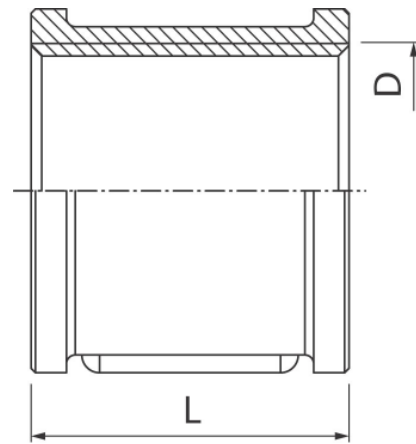

## Connectors TWIST

Shot blasted coupling connector, female

| Code    | Dimensions |        |    | EAN13         |
|---------|------------|--------|----|---------------|
|         | Size       | D      | L  |               |
| 6031100 | 3/8"       | G3/8   | 24 | 5907451944929 |
| 6032100 | 1/2"       | G1/2   | 27 | 5907451944936 |
| 6033100 | 3/4"       | G3/4   | 30 | 5907451944943 |
| 6034100 | 1"         | G1     | 33 | 5907451944950 |
| 6035100 | 1 1/4"     | G1 1/4 | 38 | 5907451947104 |