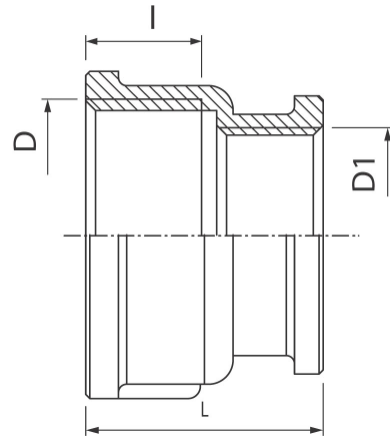

## Connectors TWIST

Shot blasted reducing female coupling connector

Code	Dimensions					EAN13
	Size	D	D1	L	I	
6031030	1/2"-3/8"	G1/2	G3/8	27	14	5907451944967
6032030	3/4"-1/2"	G3/4	G1/2	27,5	14,5	5907451944974
6033030	1"-1/2"	G1	G1/2	31	16,5	5907451944981
6034030	1"-3/4"	G1	G3/4	32	16,5	5907451944998

### Product usage:

In the piping systems of cold and hot water and central heating for connecting pipes with each other or with any other part of the installation