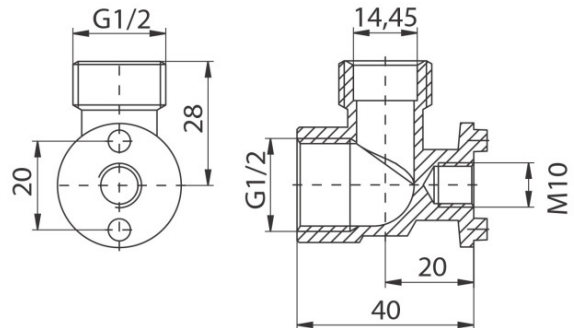

Elbow connectors V-PEX

Shot blasted fixed elbow connector

Code	Dimensions	EAN13
6022330	1/2"	5907451935965

Product usage:

For use in piping systems of cold and hot water and central heating for connecting of pipes with each other or with any other part of the installation.

Type:

Fittings

Technical data/Operating parameters:

Max pressure: 1,0 MPa,
Max temperature: 100°C

Guarantee:

25-year

Used materials:

brass