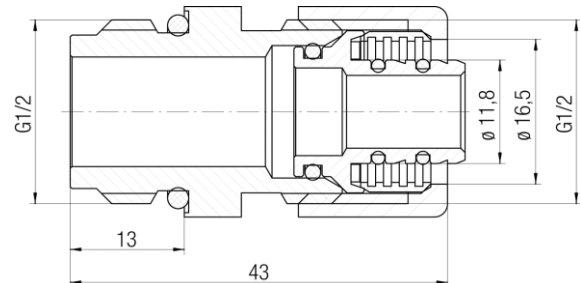

Accessories for manifolds C.O.

Eurocone fitting 16x2-G1/2 long, nickel plated

Code	Dimensions	EAN13
6007370	12-16 G1/2	5902273538295

Product usage:

For Pex/Al./Pex pipes in hot and cold water supplies and central heating systems

Type:

Accessories and spare parts

Guarantee:

25-year

Technical data/Operating parameters:

Max pressure: 1,0 MPa,
Max temperature: 90°C

Used materials:

nut, end piece, bushing: brass;
sealing: O-ring seals