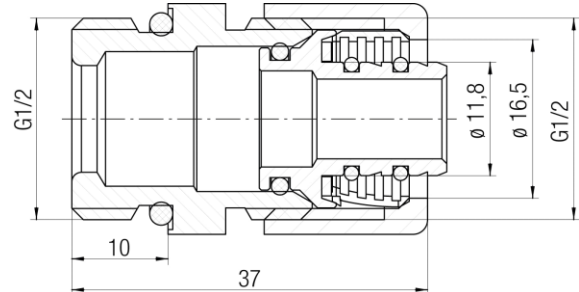

Accessories for manifolds C.O.

Eurocone fitting 16x2-G1/2 short, nickel plated

Code	Dimensions	EAN13
6007350	12-16 G1/2	5902273538288

Product usage:

For Pex/Al./Pex pipes in hot and cold water supplies and central heating systems

Type:

Accessories and spare parts

Guarantee:

25-year

Technical data/Operating parameters:

Max pressure: 1,0 MPa,
Max temperature: 90°C

Used materials:

nut, end piece, bushing: brass;
sealing: O-ring seals