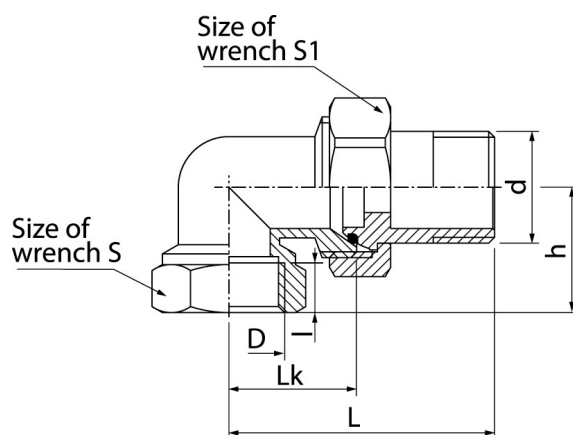

Connectors TWIST

Shot blasted elbow connector with o-ring, tail piece

DN	Code	Dimensions									EAN13
		Size	D	d	L	Lk	l	H	S	S1	
15	4917030	1/2"	Rp1/2	R3/8	60	31	12	28	25	30	5907451905555
20	4918030	3/4"	Rp3/4	R3/4	66	34	14	30	32	37	5907451905579
25	4919030	1"	Rp1	R1	72	37	16	35	38	46	5907451935521
32	9024200	1 1/4"	Rp1 1/4	R1 1/4	79	44	21,5	51	47	56	5907451909676
40	9024220	1 1/2"	Rp1 1/2	R1 1/2	86	50	21,5	56,5	54	64	5907451909683
50	9024240	2"	Rp2	R2	103	63	25,5	69	66	76	5907451909690

Product usage:

In the piping systems of cold and hot water and central heating for connecting pipes with each other or with any other part of the installation

Type:

Fittings

Technical data/Operating parameters:

Max pressure: 1,0 MPa,
Max temperature: 100°C

Guarantee:

25-year

Used materials:

body, nut, connector end piece: brass

Finish:

body, nut, connector
end piece: brass