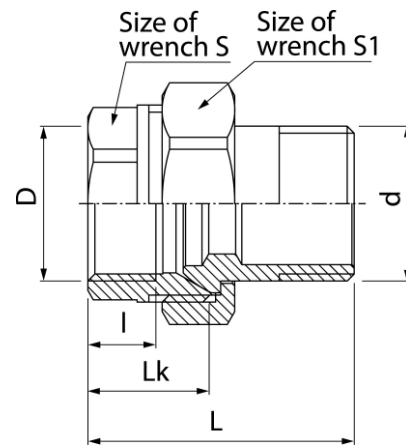

Connectors TWIST

Straight shot blasted connector (short version), tail piece

DN	Code	Dimensions								EAN13
		Size	D	d	L	Lk	I	S	S1	
15	4912500	1/2"	Rp1/2	R1/2	48	17	12	24	30	5907451905456
20	4913500	3/4"	Rp3/4	R3/4	52	21	15	34	37	5907451905463
25	4914500	1"	Rp1	R1	61	24	17	42	46	5907451935439
32	4915500	1 1/4"	Rp1 1/4	R1 1/4	65,5	25,5	17	47	54	5907451944707
40	4916500	1 1/2"	Rp1 1/2	R1 1/2	67	27	19	58	65	5907451944714
50	4917500	2"	Rp2	R2	77	31	22	70	76	5907451944721

Product usage:

In the piping systems of cold and hot water and central heating for connecting pipes with each other or with any other part of the installation

Type:

Fittings

Technical data/Operating parameters:

Max pressure: 1,0 MPa,
Max temperature: 100°C

Guarantee:

25-year

Used materials:

body, nut, connector end piece: brass

Finish:

body, nut, connector
end piece: brass