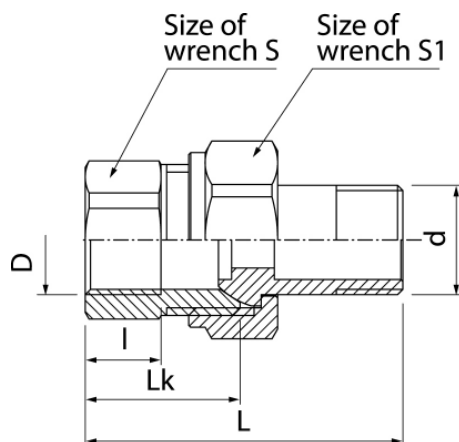

Connectors TWIST

Straight shot blastet connector (long version), tail piece

DN	Code	Dimensions								EAN13
		Size	D	d	L	Lk	I	S	S1	
10	4911010	3/8"	Rp3/8	R3/8	50	24	11	22	27	5907451900413
15	4912010	1/2"	Rp1/2	R1/2	54	26	12	26	30	5907451900420
20	4913010	3/4"	Rp3/4	R3/4	60	28	14	32	38	5907451900444
25	4914010	1"	Rp1	R1	65	30	16	40	46	5907451900468

Product usage:

In the piping systems of cold and hot water and central heating for connecting pipes with each other or with any other part of the installation

Type:

Fittings

Technical data/Operating parameters:

Max pressure: 1,0 MPa,
Max temperature: 100°C

Guarantee:

25-year

Used materials:

body, nut, connector end piece: brass

Finish:

body, nut, connector
end piece: brass