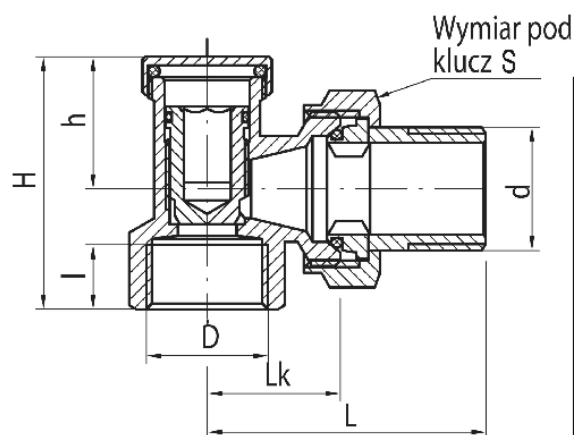

Cut-off valves VECTOR

Angle cut-off valve, nickel plated

DN	Code	Colour	Dimensions									EAN13
			Size	D	d	L	Lk	l	H	S	h	
10	4520020	nikiel / nickel	3/8"	Rp3/8	R3/8	43	22	10	40,5	24	22,5	5902273501664
15	4520080	nikiel / nickel	1/2"	Rp1/2	R1/2	48	23	11	43	30	22,5	5907451998410
15	4520300	biały / white	1/2"	Rp1/2	R1/2	48	23	11	43	30	22,5	5907451964361

Product usage:

For use in plumbing and central heating systems where the heating medium is water or water-glycol solution

Type:

Cut-off valves

Guarantee:

25-year

Technical data/Operating parameters:

Max pressure: 1,0 MPa,
Max temperature: 100°C