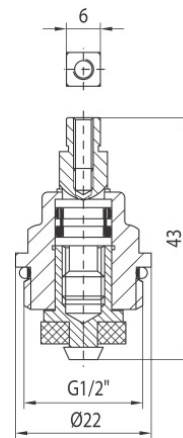

Accessories and spare parts

Head for PS and ACTIV KS radiator valves

Code	Dimensions	EAN13
4482170	G1/2-14	5907451929926

Product usage:

For use in central heating installations as a spare part for supply radiator valves - straight and angle ACTIV

Type:

Accessories and spare parts

Guarantee:

25-year

Technical data/Operating parameters:

Max pressure: 1,0 MPa,
Max temperature: 100°C

Used materials:

disc, head body, stem: brass;
disc, head seal: EPDM rubbers