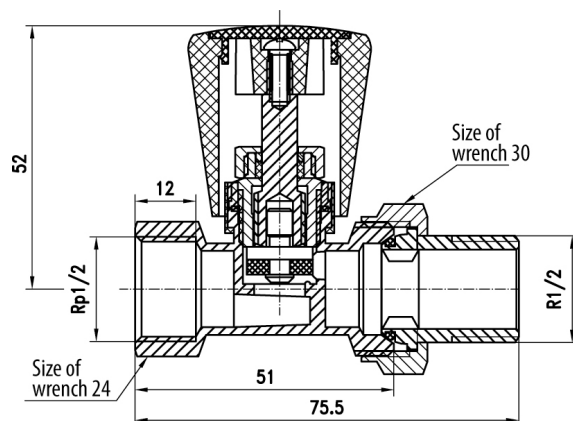

Radiator valves ACTIV PLUS

Straight nickel plated radiator valve with nut on stem

Code	Colour	Dimensions	EAN13
4482070	nikiel / nickel	1/2"	5907451960974
4482080	biały / white	1/2"	5907451964392

Product usage:

body, coupling nut, coupling end piece, disc, head body, stem: brass;
disc, head and coupling end piece sealing: teflon;
handwheel: ABS.

Finish:

body, coupling nut, coupling end piece: nickel (white version - powder-coated)