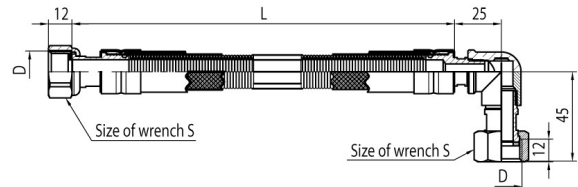

Flexible gas hoses V-GAS

Flexible gas hose V-GAS in PVC cover 1/2" with angled connector with swivel nuts

Code	Dimensions				EAN13
	Size	D	L	S	
3901750	L=500	G1/2	500	24	5907451973264
3901760	L=750	G1/2	750	24	5907451973271
3901770	L=1000	G1/2	1000	24	5907451973288
3901780	L=1250	G1/2	1250	24	5907451973295
3901790	L=1500	G1/2	1500	24	5907451973301
3901800	L=2000	G1/2	1500	24	5907451973899

Product usage:

For use in gas installations in buildings

Type:

Flexible gas hoses

Guarantee:

5-year

Technical data/Operating parameters:

MOP 0,5

Used materials:

internal hose and braiding: stainless steel;
external cover: PVC

Finish:

-