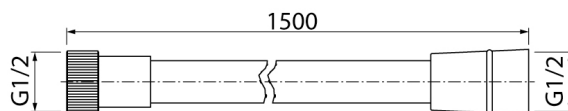

## Shower hose

Code	Dimensions	EAN13
2501400	1500 mm	5907451952085

**Product usage:**

For use in with cold and hot water systems in buildings

**Type:**

Shower hoses

**Guarantee:**

2-year

**Technical data/Operating parameters:**

Max pressure: 0,5 MPa,

Max temperature: 70°C

**Used materials:**

ABS plastic, brass

**Finish:**

satın