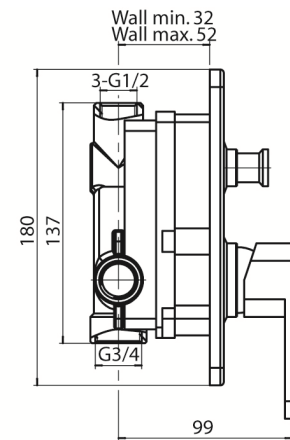

Series Loft White

Concealed bathtub and shower mixer tap

| Code | Cartridge | Flow class | Connection | EAN13 |
|---------|-------------------------|------------|------------|---------------|
| 2456570 | cartridge Φ 35 low | B/B | G1/2xG3/4 | 5902273544746 |