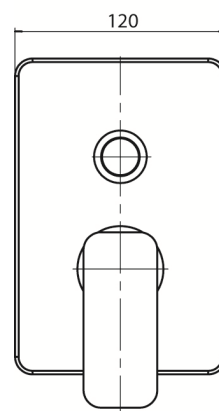

Series Loft White

Concealed bathtub and shower mixer tap

| Code | Cartridge | Flow class | Connection | EAN13 |
|---------|-------------------------|------------|------------|---------------|
| 2456570 | cartridge Φ 35 low | B/B | G1/2xG3/4 | 5902273544746 |